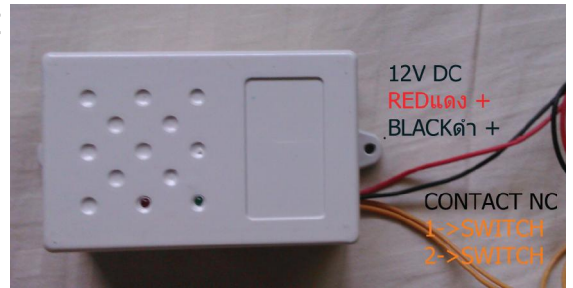

## BT101 Bluetooth on/off 蓝牙电源开/关

**BT101A**-Bluetooth On/Off Electricity 1 CH 220V 4Amp 3CH Led Blue/White/Red  
 BT101A 蓝牙电源开/关 1路220V 4Amp 三通LED蓝色/白色/红色

用蓝牙通过Android手机插座AC插头可控制开/关控制电插座1个220V 4Amp和3个蓝白红色led 用于房间夜间照明。也可以在不使用蓝牙，只买蓝牙插座插头，在您的手机上安装应用程序开启/关闭手动控制，那么你可以使用它了。

Outlet Ac plug control with Bluetooth through android phone can control on/off electricity 1 outlet 220V 4Amp and 3 led lamp blue white red use in bed room for night light. also can control on/off manual when not using bluetooth just buy bluetooth outlet plug and install App in your mobile phone then you can use it

**BT101B**-Bluetooth On/Off Electricity 4 Ch 220V 4 Amp  
 BT101A 蓝牙电源开/关 4路220V 4Am (见VD0)

220V CH4 4A  
 220V CH3 4A  
 220V CH2 4A  
 220V CH1 4A

**BT101C**-Bluetooth On/Off Electricity 1 Ch 12V

Contact NC connect switch for access control system  
 BT101C蓝牙电源开/关 1路12V连接控制系统开关 (见VD0)