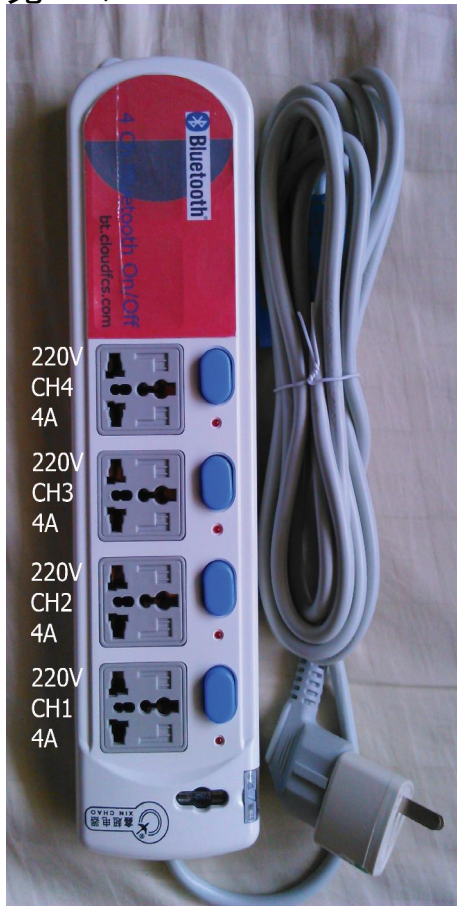

## BT101 Bluetooth on/off 蓝牙电源开/关

**BT101A**-Bluetooth On/Off Electricity 1 CH 220V 4Amp 3CH Led Blue/White/Red  
 BT101A 蓝牙电源开/关 1路220V 4Amp 三通LED蓝色/白色/红色

用蓝牙通过Android手机插座AC插头可控制开/关控制电插座1个220V 4Amp和3个蓝白红色led 用于房间夜间照明。也可以在不使用蓝牙，只买蓝牙插座插头，在您的手机上安装应用程序开启/关闭手动控制，那么你可以使用它了。

Outlet Ac plug control with Bluetooth through android phone can control on/off electricity 1 outlet 220V 4Amp and 3 led lamp blue white red use in bed room for night light. also can control on/off manual when not using bluetooth just buy bluetooth outlet plug and install App in your mobile phone then you can use it

**BT101B**-Bluetooth On/Off Electricity 4 Ch 220V 4 Amp  
 BT101A 蓝牙电源开/关 4路220V 4Am (见VD0)

220V CH4 4A  
 220V CH3 4A  
 220V CH2 4A  
 220V CH1 4A

**BT101C**-Bluetooth On/Off Electricity 1 Ch 12V

Contact NC connect switch for access control system  
 BT101C蓝牙电源开/关 1路12V连接控制系统开关 (见VD0)